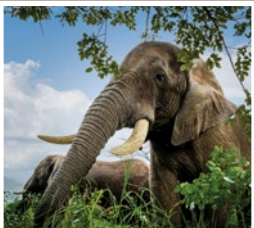

# ELEPHANT *Whispers*

Experience the thrill of close encounters  
with six Majestic African Elephant...

HAZYVIEW | MPUMALANGA

For those seeking a unique and memorable wildlife encounter, an Elephant Interaction at Elephant Whispers is an enlightening, touching experience.

The six elephant welcome visitors to their herd, to share in their lives and experience their compassionate natures, their intelligence and the gentle relationship they have with their Handlers. The experience of feeling the elephant's constantly curious trunks, touching their rough skin, exchanging trunk greetings & learning about their behaviour will change and inspire you.