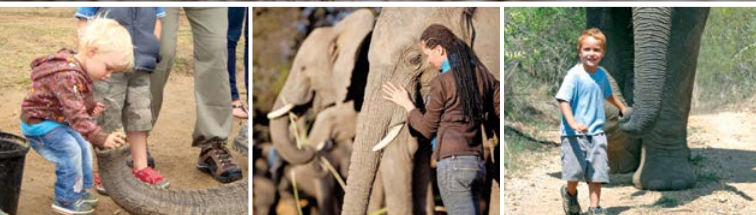

ELEPHANT *Whispers*

Experience the thrill of close encounters
with six Majestic African Elephant...

HAZYVIEW | MPUMALANGA

Witness their intelligence, their compassionate nature and sheer delight of interacting with their human counterparts. The interaction with the elephant offers you the opportunity to touch the elephant, exchange trunk greetings and offer tasty treats. Enjoy a different perspective while embarking on a journey which was once a privilege reserved only for kings! Join us for an unforgettable experience with these gentle giants.

Elephant Excursions

Elephant Interaction

Elephant Interaction & Elephant Back Ride

Interaction with Elephant Back Ride & Lunch

Early Morning Wake Up, Interaction & Elephant Back Ride

Sunset Interaction, Elephant Back Ride & Sundowners