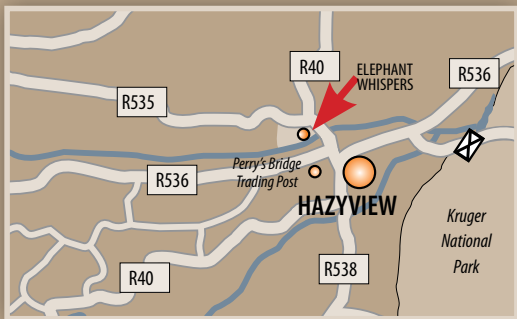

Ultimate Elephant Experience

Day with the Elephant

R40 Hazyview, Mpumalanga, South Africa

GPS Coordinates : SOUTH $-25^{\circ} 1' 39.2268''$ | EAST $31^{\circ} 7' 30.9822''$

Tel: 013 737 7876 Cell: 082 498 4683