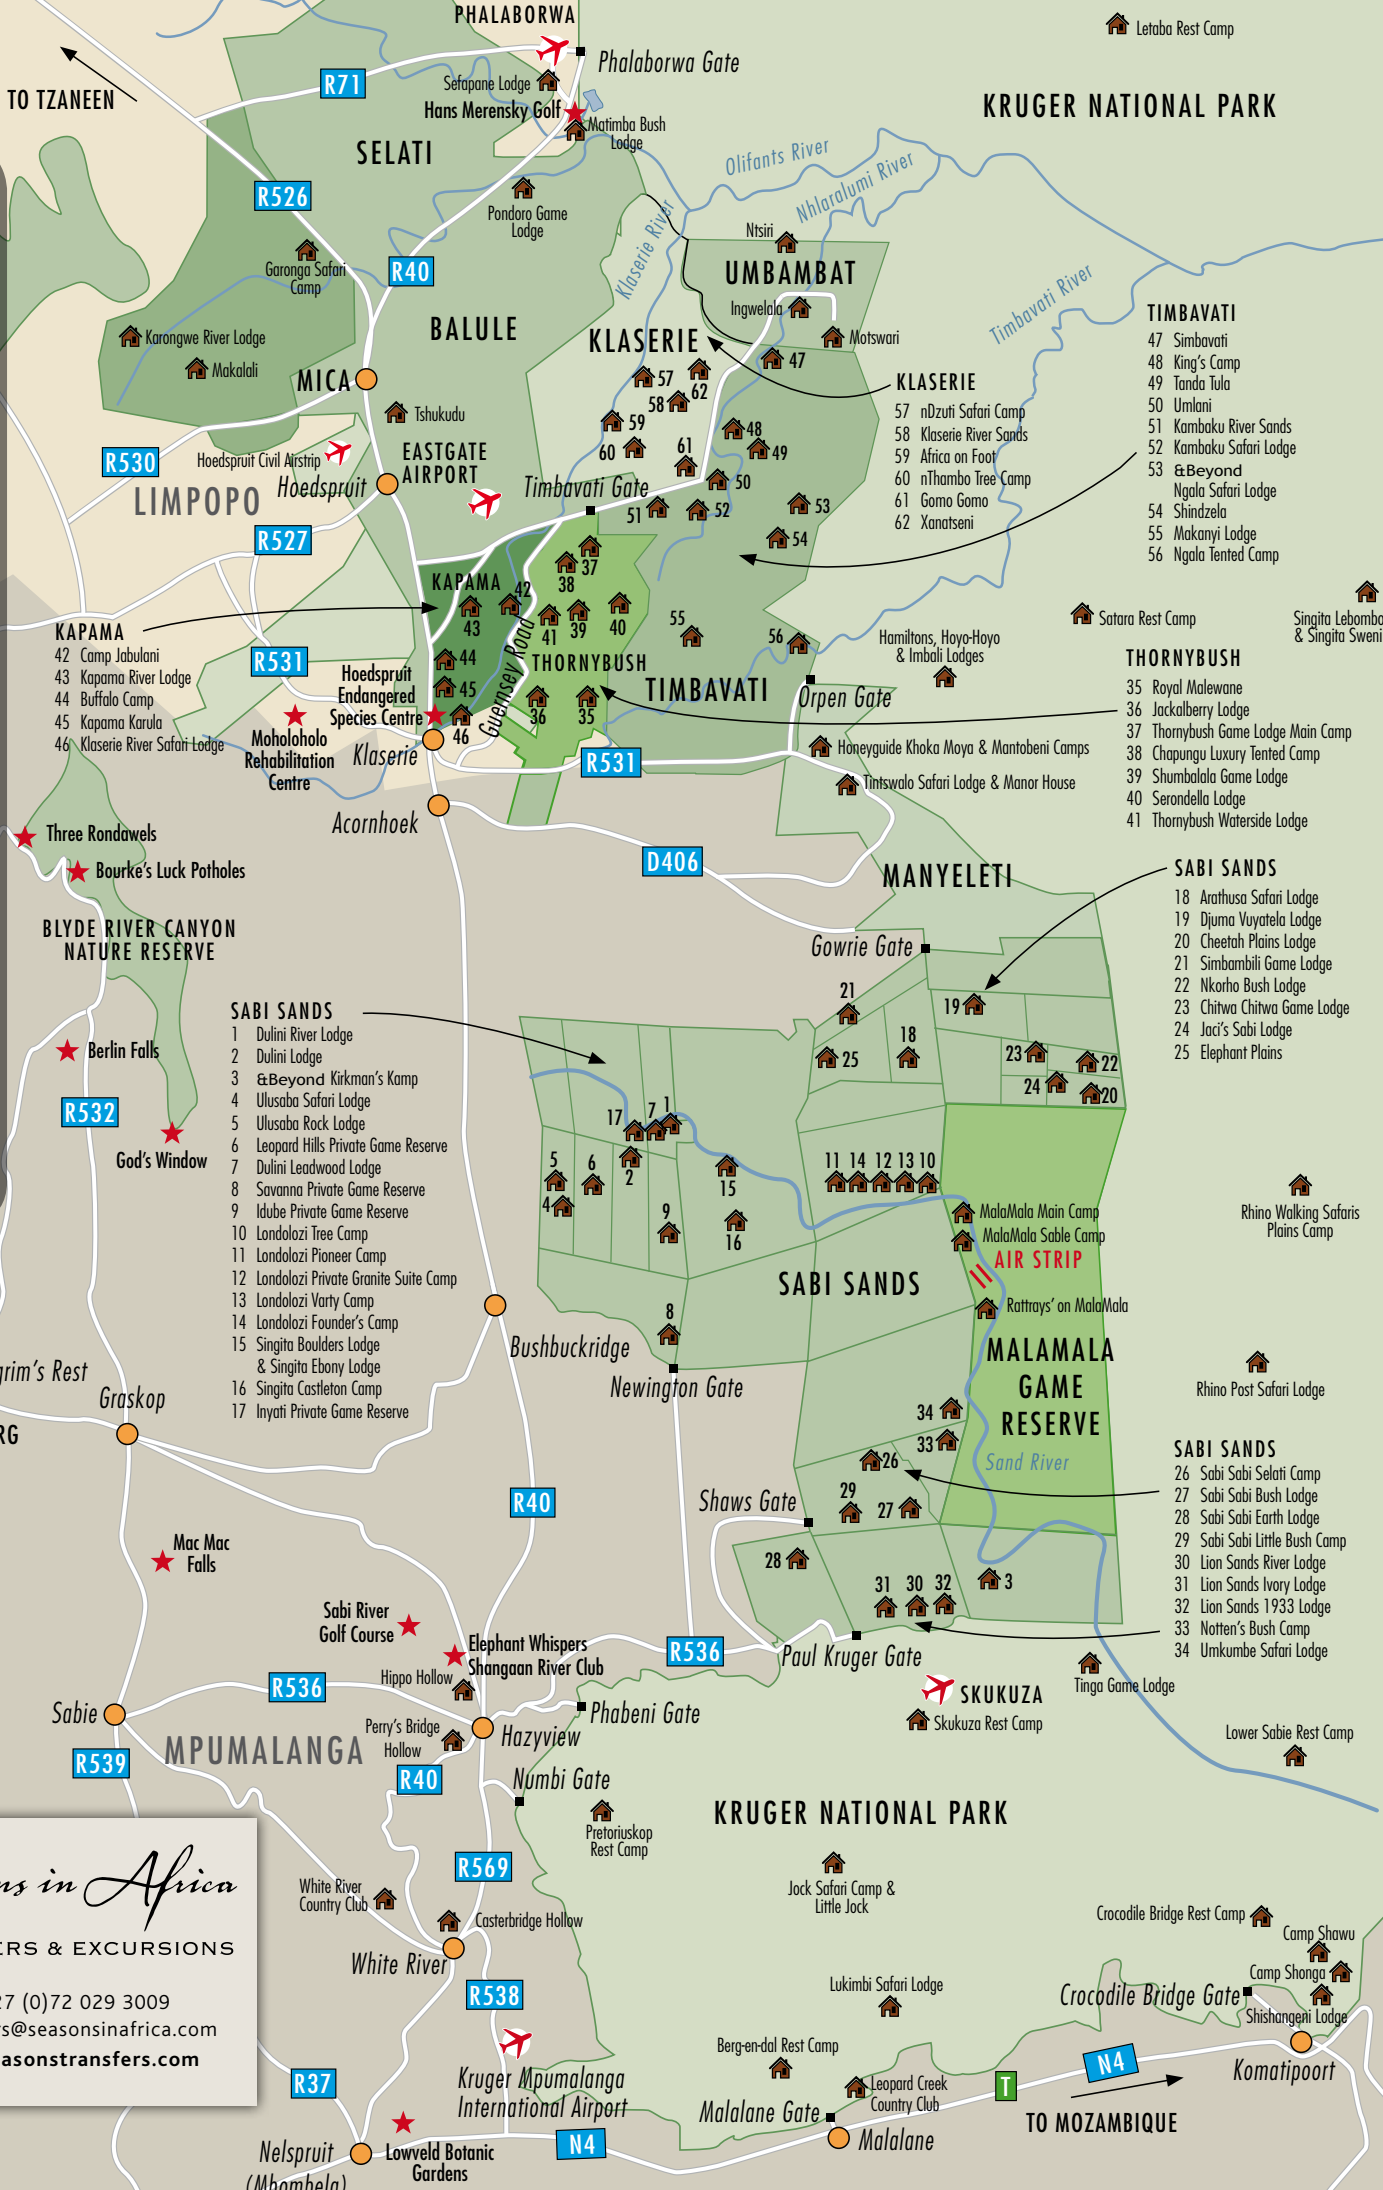

The Kruger & Lowveld

WITH SEASONS IN AFRICA TRANSFERS & EXCURSIONS

1. **KAPAMA**
2. 42 Camp Jabulani
   - 43 Kapama River Lodge
   - 44 Buffalo Camp
   - 45 Kapama Karula
   - 46 Klaserie River Safari Lodge

1. **BLYDE RIVER CANYON NATURE RESERVE**
2. ★ Three Rondawels
   - ★ Bourke's Luck Potholes
   - ★ Berlin Falls
   - ★ God's Window

1. **SABI SANDS**
2. 1 Dului River Lodge
   - 2 Dului Lodge
   - 3 &Beyond Kirkman's Kamp
   - 4 Ulusaba Safari Lodge
   - 5 Ulusaba Rock Lodge
   - 6 Leopard Hills Private Game Reserve
   - 7 Dului Leadwood Lodge
   - 8 Savanna Private Game Reserve
   - 9 Idube Private Game Reserve
   - 10 Londolazi Tree Camp
   - 11 Londolazi Pioneer Camp
   - 12 Londolazi Private Granite Suite Camp
   - 13 Londolazi Varty Camp
   - 14 Londolazi Founder's Camp
   - 15 Singita Boulders Lodge & Singita Ebony Lodge
   - 16 Singita Castleton Camp
   - 17 Inyati Private Game Reserve

1. **KLASERIE**
2. 57 nDzuti Safari Camp
   - 58 Klaserie River Sands
   - 59 Africa on Foot
   - 60 nThambo Tree Camp
   - 61 Gomo Gomo
   - 62 Xanatseni

1. **TIMBAVATI**
2. 47 Simbavati
   - 48 King's Camp
   - 49 Tonda Tula
   - 50 Umlani
   - 51 Kambaku River Sands
   - 52 Kambaku Safari Lodge
   - 53 &Beyond Ngala Safari Lodge
   - 54 Shindzela
   - 55 Makanyi Lodge
   - 56 Ngala Tented Camp

1. **THORNYBUSH**
2. 35 Royal Malewane
   - 36 Jackalberry Lodge
   - 37 Thornybush Game Lodge Main Camp
   - 38 Chapungu Luxury Tented Camp
   - 39 Shumbalala Game Lodge
   - 40 Serondella Lodge
   - 41 Thornybush Waterside Lodge

1. **SABI SANDS**
2. 18 Arathusa Safari Lodge
   - 19 Djuma Vuyatela Lodge
   - 20 Cheetah Plains Lodge
   - 21 Simbambili Game Lodge
   - 22 Nkarho Bush Lodge
   - 23 Chitwa Chitwa Game Lodge
   - 24 Jaci's Sabi Lodge
   - 25 Elephant Plains

1. **SABI SANDS**
2. 26 Sabi Sabi Selati Camp
   - 27 Sabi Sabi Bush Lodge
   - 28 Sabi Sabi Earth Lodge
   - 29 Sabi Sabi Little Bush Camp
   - 30 Lion Sands River Lodge
   - 31 Lion Sands Ivory Lodge
   - 32 Lion Sands 1933 Lodge
   - 33 Notten's Bush Camp
   - 34 Umkumbe Safari Lodge

Seasons in Africa
TRANSFERS & EXCURSIONS
T +27 (0)72 029 3009
E transfers@seasonsinfrica.com
www.seasonstransfers.com