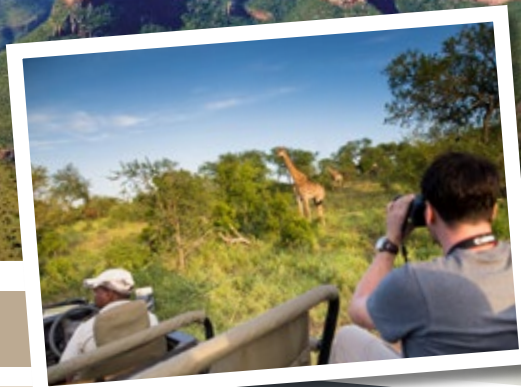

Terms & Conditions apply.