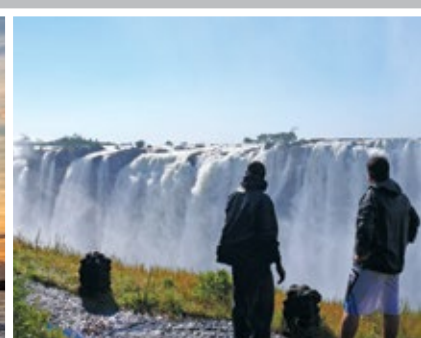

DAY FOUR

Guided Walking Tour of the Victoria Falls
Road transfer to Livingstone Airport

Livingstone's Adventure
VICTORIA FALLS – ZAMBIA

Tel: +260 213 323587 • Cell: +260 978 770175
book@livingstonesadventure.com
www.livingstonesadventure.com

Seasons in Africa
ADVENTURES • HOTELS • LODGES

JUNE 2020