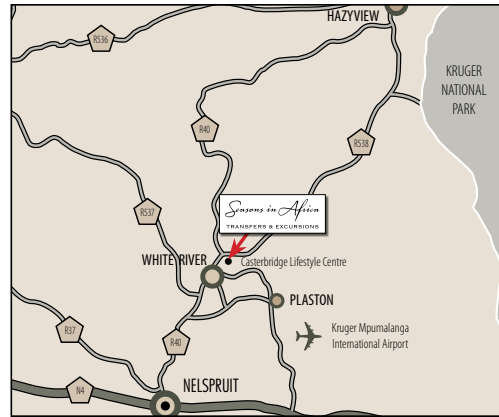

# *Seasons in Africa*

TRANSFERS & EXCURSIONS

HOEDSPRUIT | NELSPRUIT | WHITE RIVER | HAZYVIEW

[www.seasonstransfers.com](http://www.seasonstransfers.com)

*Seasons in Africa*  
ADVENTURES • HOTELS • LODGES

## TRANSFERS & EXCURSIONS

Reliable, professional transfers and tailor-made day excursions throughout the Kruger, Mpumalanga and Limpopo areas in the comfort of air conditioned vehicles.

With vehicles based in Hoedspruit, Hazyview and White River; all major airports, game lodges, hotels and attractions throughout the region are easily accessible.

## LOCATION

- Vehicles are based in White River at the Casterbridge Lifestyle Centre and in Hoedspruit.