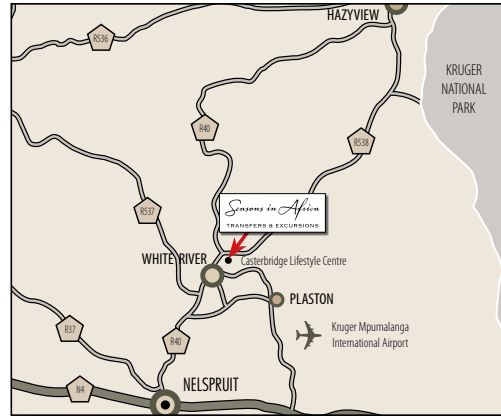

# *Seasons in Africa*

TRANSFERS & EXCURSIONS

HOEDSPRUIT | NELSPRUIT | WHITE RIVER | HAZYVIEW

[www.seasonstransfers.com](http://www.seasonstransfers.com)

*Seasons in Africa*  
ADVENTURES • HOTELS • LODGES

## TRANSFERS & EXCURSIONS

Reliable, professional transfers and tailor-made day excursions throughout the Kruger, Mpumalanga and Limpopo areas in the comfort of air conditioned vehicles.

With vehicles based in Hoedspruit, Hazyview and White River; all major airports, game lodges, hotels and attractions throughout the region are easily accessible.

## LOCATION

- Vehicles are based in White River at the Casterbridge Lifestyle Centre and in Hoedspruit.