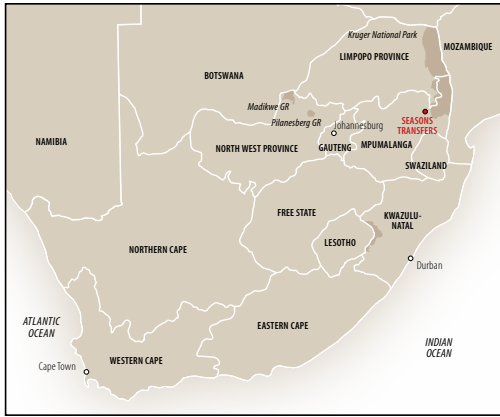

# *Seasons in Africa*

TRANSFERS & EXCURSIONS

HOEDSPRUIT | NELSPRUIT | WHITE RIVER | HAZYVIEW

[www.seasonstransfers.com](http://www.seasonstransfers.com)

*Seasons in Africa*  
ADVENTURES • HOTELS • LODGES

## TRANSFERS & EXCURSIONS

Reliable, professional transfers and tailor-made day excursions throughout the Kruger, Mpumalanga and Limpopo areas in the comfort of air conditioned vehicles.

With vehicles based in Hoedspruit, Hazyview and White River; all major airports, game lodges, hotels and attractions throughout the region are easily accessible.

## LOCATION

- Vehicles are based in White River at the Casterbridge Lifestyle Centre and in Hoedspruit.

### FULL DAY EXCURSIONS

- **PANORAMA TOUR** - Experience the beauty of the third deepest gorge in the world, and the world's largest 'green canyon'; the Blyde River Canyon. A qualified tour guide will take you to magnificent sites with breathtaking views, including the Three Rondavels, Gods Window, Bourke's Luck Potholes and the greater Sabie area.
- **KRUGER NATIONAL PARK** - Spend the day in the world famous Kruger National Park exploring the wonders of the African bush in the company of a qualified field guide.