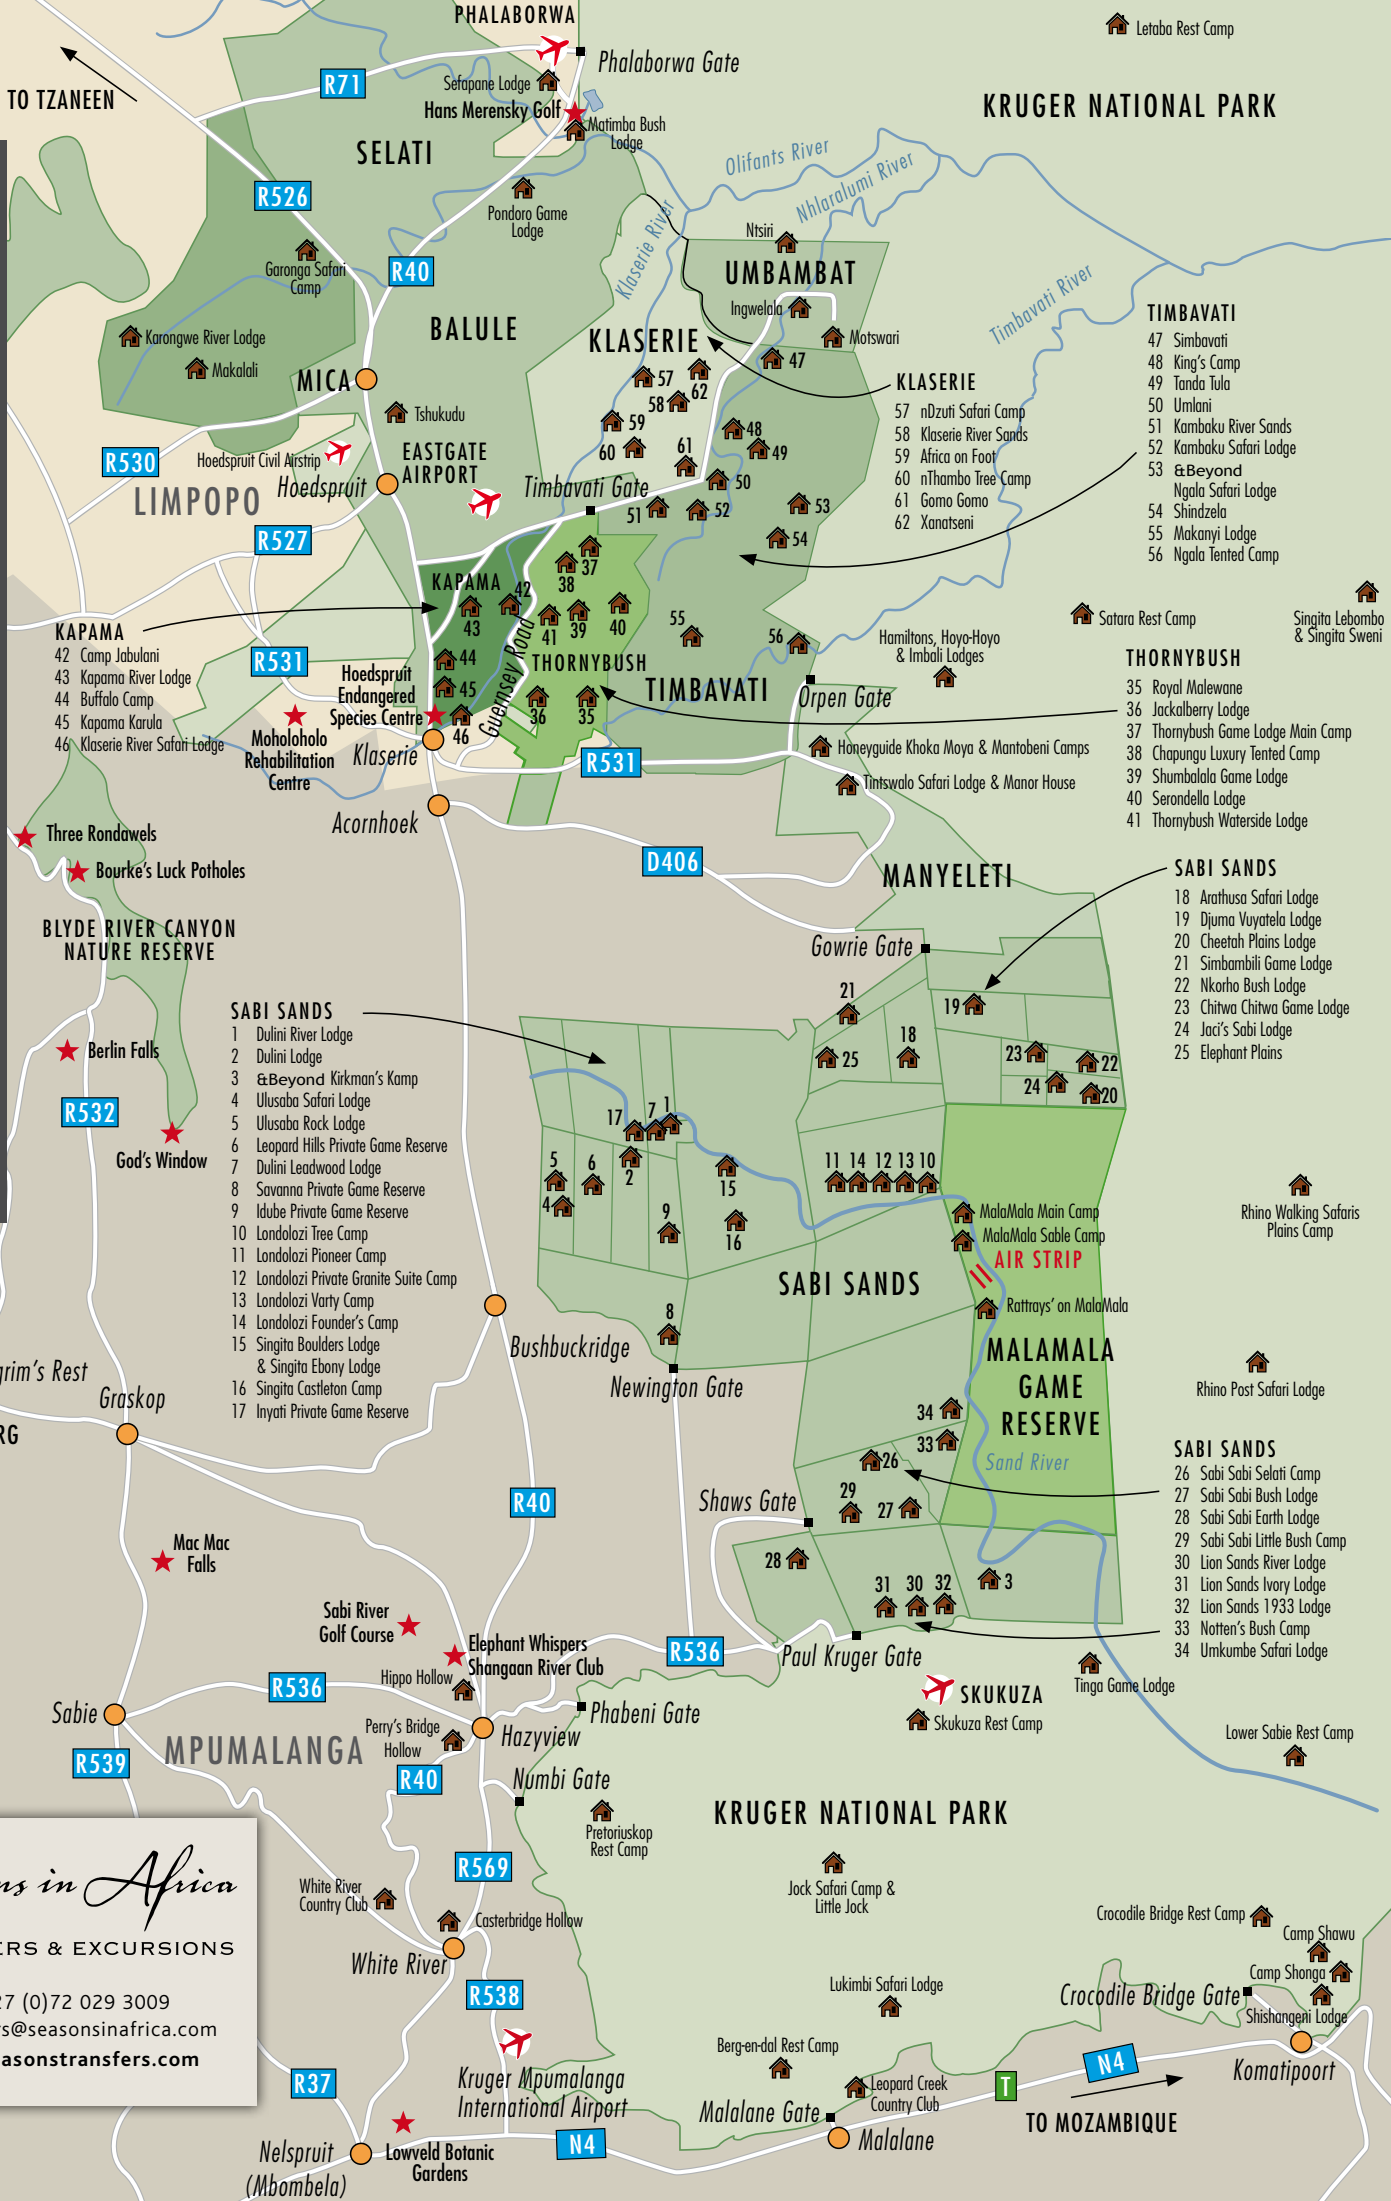

# The Kruger & Lowveld

AFRICA TRANSFERS & EXCURSIONS

WITH SEASONS IN

- TIMBAVATI**
- 47 Simbavati
  - 48 King's Camp
  - 49 Tonda Tula
  - 50 Umlani
  - 51 Kambaku River Sands
  - 52 Kambaku Safari Lodge
  - 53 &Beyond
  - 54 Ngala Safari Lodge
  - 55 Shindzela
  - 56 Makanyi Lodge
  - 56 Ngala Tented Camp

- THORNYBUSH**
- 35 Royal Malewane
  - 36 Jackalberry Lodge
  - 37 Thornybush Game Lodge Main Camp
  - 38 Chapungu Luxury Tented Camp
  - 39 Shumbalala Game Lodge
  - 40 Serondella Lodge
  - 41 Thornybush Waterside Lodge

- SABI SANDS**
- 26 Sabi Sabi Selati Camp
  - 27 Sabi Sabi Bush Lodge
  - 28 Sabi Sabi Earth Lodge
  - 29 Sabi Sabi Little Bush Camp
  - 30 Lion Sands River Lodge
  - 31 Lion Sands Ivory Lodge
  - 32 Lion Sands 1933 Lodge
  - 33 Notten's Bush Camp
  - 34 Umkumbe Safari Lodge

- SABI SANDS**
- 1 Dului River Lodge
  - 2 Dului Lodge
  - 3 &Beyond Kirkman's Kamp
  - 4 Ulusaba Safari Lodge
  - 5 Ulusaba Rock Lodge
  - 6 Leopard Hills Private Game Reserve
  - 7 Dului Leadwood Lodge
  - 8 Savanna Private Game Reserve
  - 9 Idube Private Game Reserve
  - 10 Londolazi Tree Camp
  - 11 Londolazi Pioneer Camp
  - 12 Londolazi Private Granite Suite Camp
  - 13 Londolazi Varty Camp
  - 14 Londolazi Founder's Camp
  - 15 Singita Boulders Lodge & Singita Ebony Lodge
  - 16 Singita Castleton Camp
  - 17 Inyati Private Game Reserve