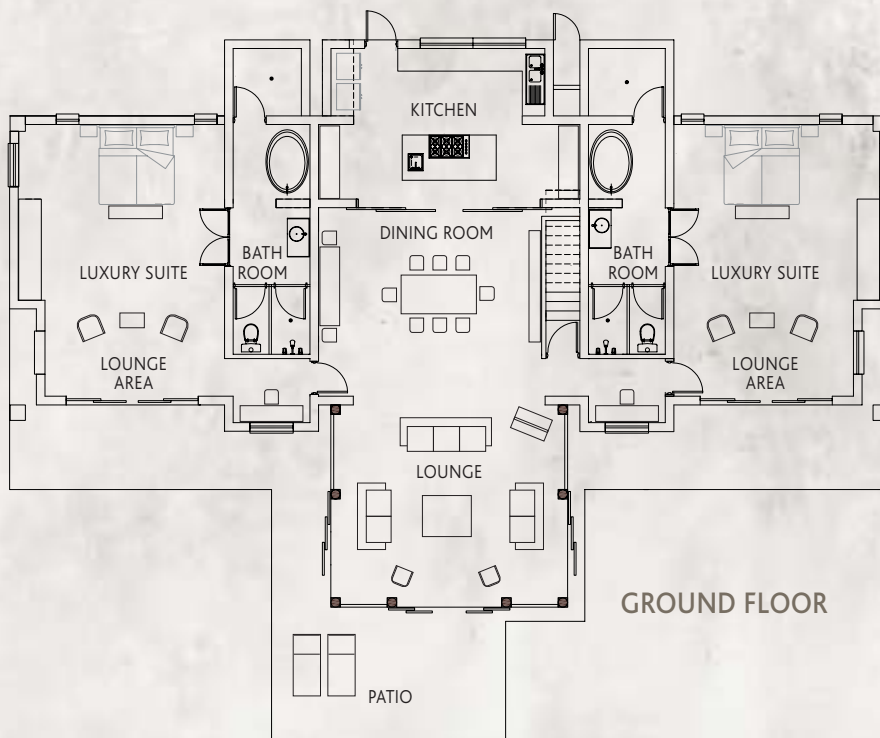

KINGS CAMP

PRIVATE GAME RESERVE

WATERBUCK PRIVATE CAMP VILLA PLANS

MASTER SUITE
- FIRST FLOOR

GARDEN SUITE
- GROUND FLOOR

GROUND FLOOR

www.kingscamp.com

Seasons in Africa
ADVENTURES • HOTELS • LODGES